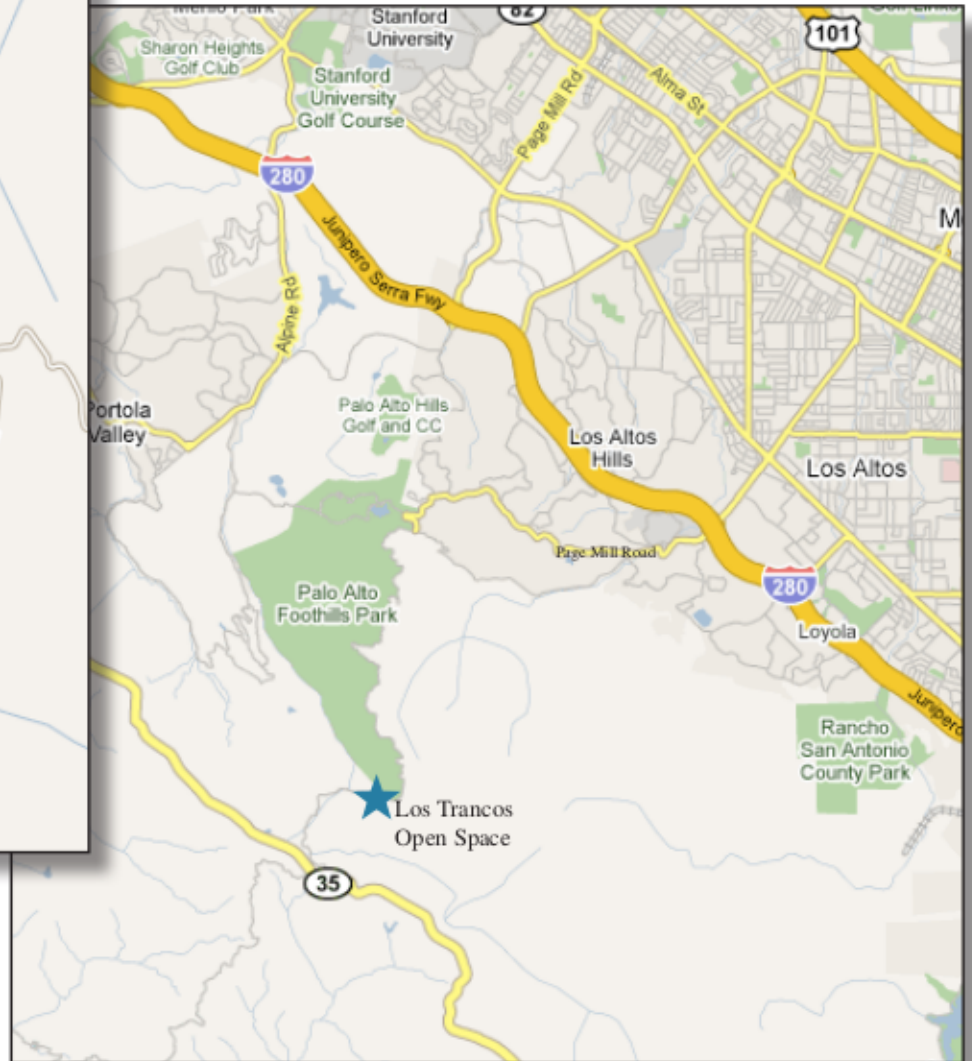

Environmental Volunteers

Los Trancos Open Space Earthquake Field Trip

4301 Page Mill Rd
Los Altos, CA 94028

Directions:

From 280: Take the Page Mill Road exit WEST towards the hills. Proceed past Foothill Park, approximately 7 miles to the Los Trancos and Monte Bello Open Spaces. Park in the Monte Bello lot to your left.

From Skyline Blvd: Turn EAST on Page Mill Road towards Palo Alto and the Bay. Proceed approximately 1.3 miles to the Los Trancos and Monte Bello Open Spaces. Park in the Monte Bello lot to your right.