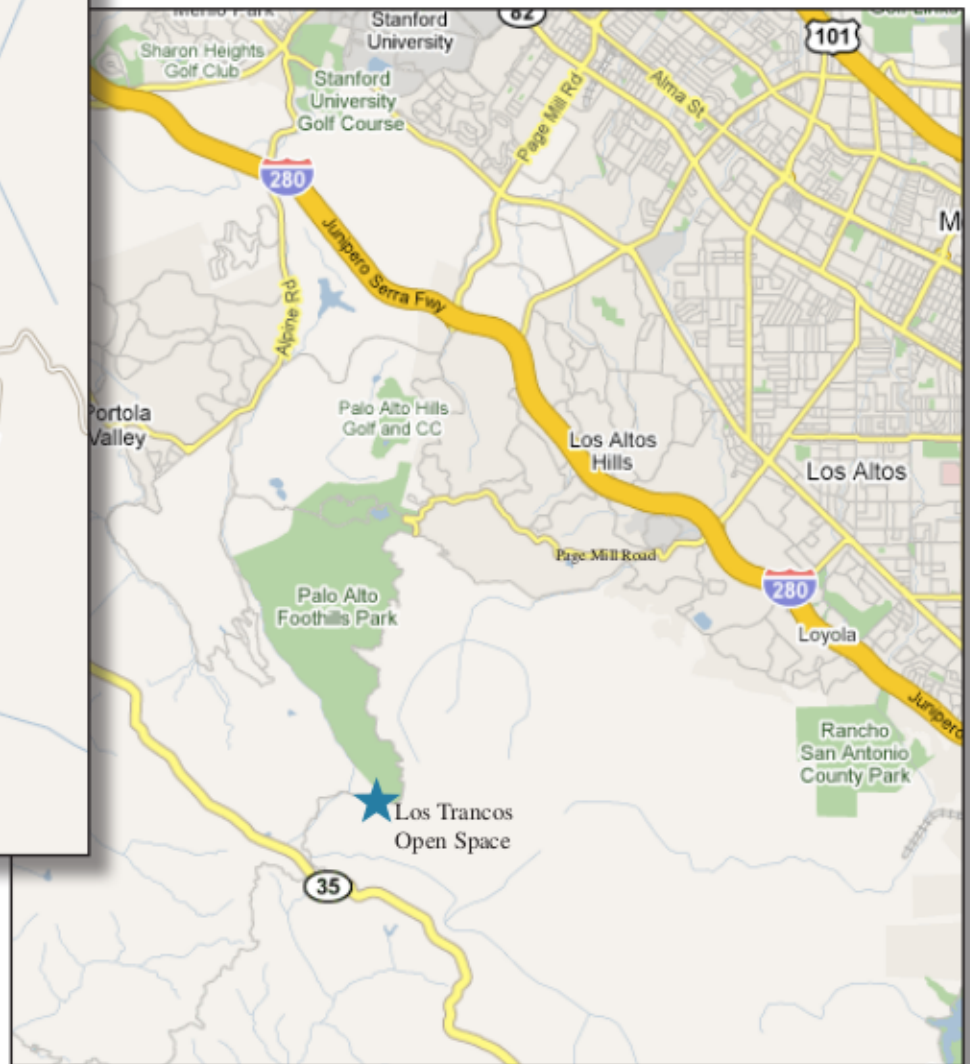

## Los Trancos Open Space Earthquake Field Trip

4185 Page Mill Rd  
Palo Alto, CA 94022

### Directions:

From 280: Take the Page Mill Road exit WEST towards the hills. Proceed past Foothill Park, approximately 7 miles to the Los Trancos and Monte Bello Open Spaces. Park in the Monte Bello lot to your left.

From Skyline Blvd: Turn EAST on Page Mill Road towards Palo Alto and the Bay. Proceed approximately 1.3 miles to the Los Trancos and Monte Bello Open Spaces. Park in the Monte Bello lot to your right.