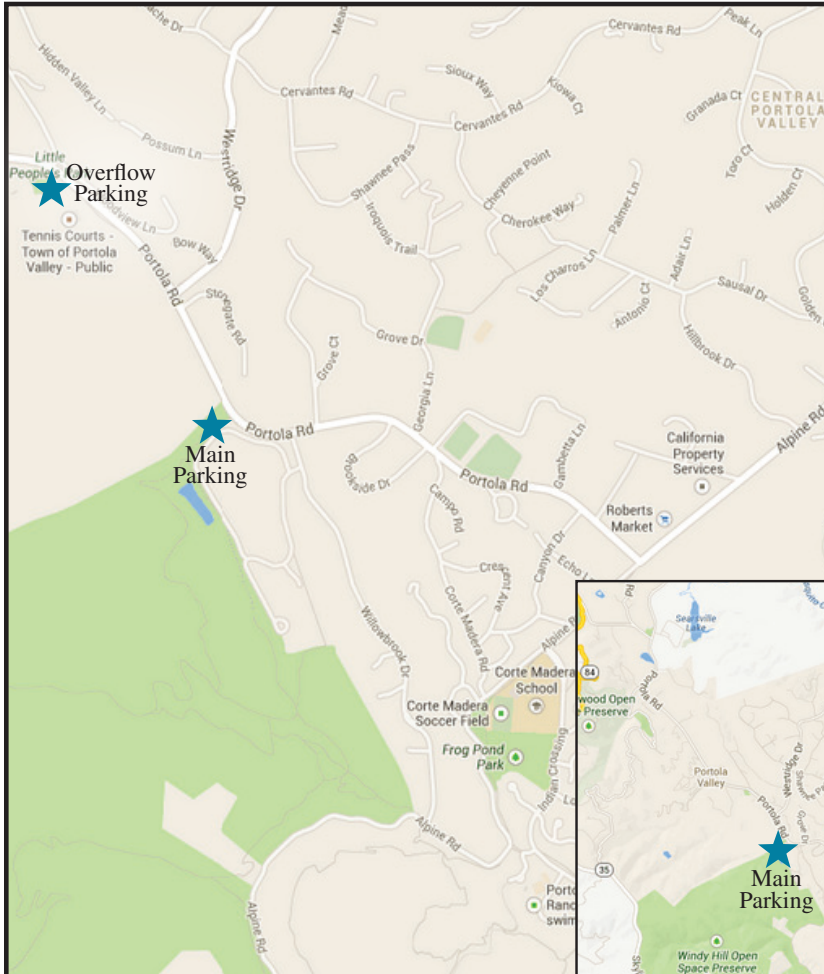

Environmental Volunteers

**Windy Hill
Open Space
Preserve**
**Foothill Ecology
Field Trip**
Portola Road
Portola Valley, CA 94028

Directions:

From Highway 280, exit Alpine Road in Portola Valley. Go south on Alpine Road about 2.9 miles to Portola Road (the first stop sign). Turn right on Portola Road and travel 0.8 miles to the parking lot on the left side of the road.

Please note: This parking lot on Portola Road fills quickly. Overflow parking is available at the Portola Valley Town Center, approximately 0.4 miles north on Portola Road. Please do not park on Portola Road! Parking is strictly enforced.