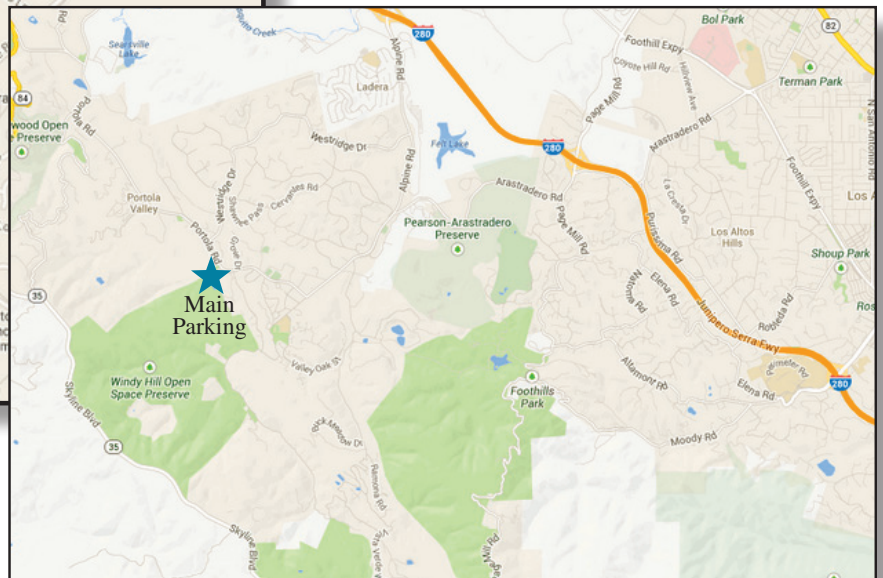

Environmental Volunteers

**Windy Hill
Open Space
Preserve**
**Foothill Ecology
Field Trip**
Portola Road
Portola Valley, CA 94028

Directions:

From Highway 280, exit Alpine Road in Portola Valley. Go south on Alpine Road about 2.9 miles to Portola Road (the first stop sign). Turn right on Portola Road and travel 0.8 miles to the parking lot on the left side of the road.

Please note: This parking lot on Portola Road fills quickly. Overflow parking is available at the Portola Valley Town Center, approximately 0.4 miles north on Portola Road. Please do not park on Portola Road! Parking is strictly enforced.